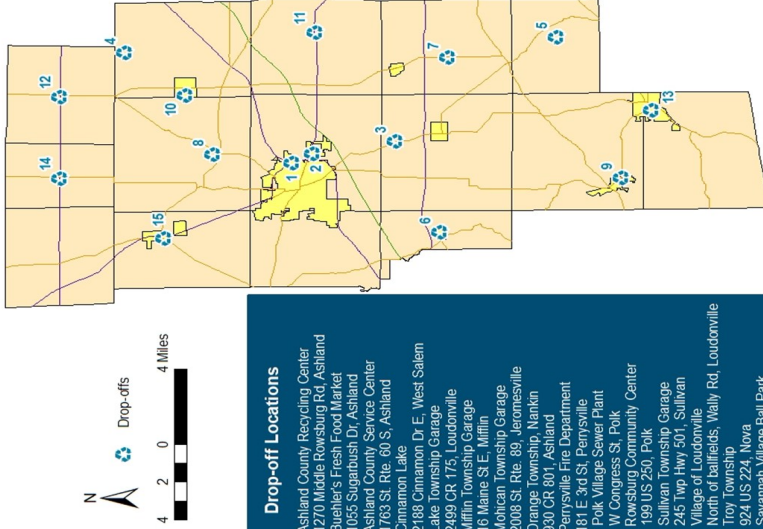

This flyer is being sent to all Ashland County households in an effort to educate residents on the Ashland County Solid Waste District Programs and Services.

This flyer is not for the City of Ashland Curbside Recycling Program which continues to operate unchanged.

PR SRT STD
AUTO
U.S. POSTAGE
PAID
MANSHFIELD, OH
Permit #540

Ashland County SWMD Recycling Drop-offs

Drop-off Locations

1. Ashland County Recycling Center
1270 Middle Rowsburg Rd, Ashland
2. Buehler's Fresh Food Market
1055 Sugabush Dr, Ashland
3. Ashland County Service Center
1763 St. Rte. 60 S, Ashland
4. Cinnamon Lake
2188 Cinnamon Dr. E, West Salem
5. Lake Township Garage
2499 CR 175, Loudonville
6. Mifflin Township Garage
16 Maine St E, Mifflin
7. Mohican Township Garage
2008 St. Rte. 80, Jeromesville
8. Orange Township, Wankar
930 CP 801, Ashland
9. Pennsville Fire Department
181 E 4th St, Pennsville
10. Pokk Village Sewer Plant
17 Congress St, Polk
11. Rowsburg Community Center
199 US 230, Polk
12. Sullivan Township Garage
245 Twp Hwy 301, Sullivan
13. Village of Loudonville
North of ballfields, Wally Rd, Loudonville
14. Troy Township
924 US 224, Nova
15. Sawaman Village Ball Park
55 Bailey St, Savannah